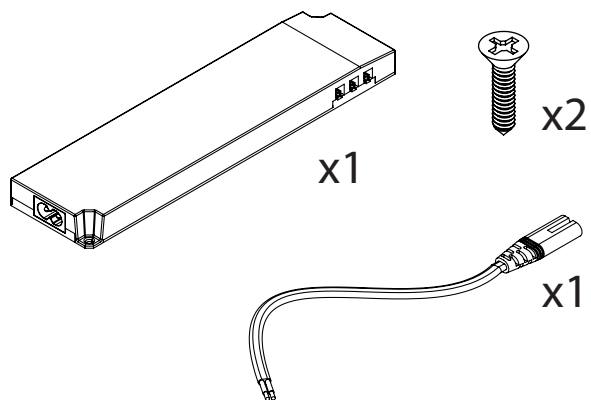

Included / Inclus / Vključeno /
Inbegriffen / Inclusoo