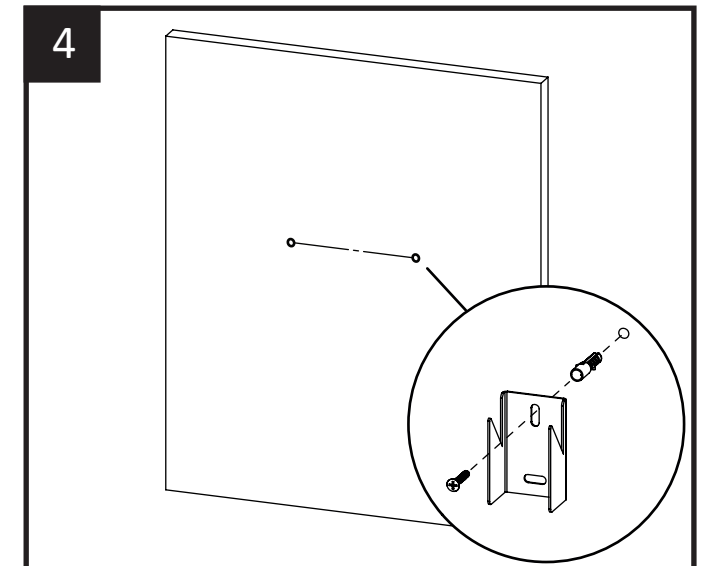

Illuminated Hanging Mirror with Decorative Strap

ø600mm & ø800mm

This product is suitable for installation in Zone 2 or higher, unless fitted with a shaver socket as this must be located outside of Zones 0,1 and 2.

Illuminated Hanging Mirror with Decorative Strap

ø600mm & ø800mm

Included / Inclus / Vključeno

1

2

3

4

Illuminated Hanging Mirror with Decorative Strap

ø600mm & ø800mm

Illuminated Hanging Mirror with Decorative Strap

ø600mm & ø800mm

Illuminated Hanging Mirror with Decorative Strap

ø600mm & ø800mm

Operation
Opération
Delovanje

Illuminated Hanging Mirror with Decorative Strap