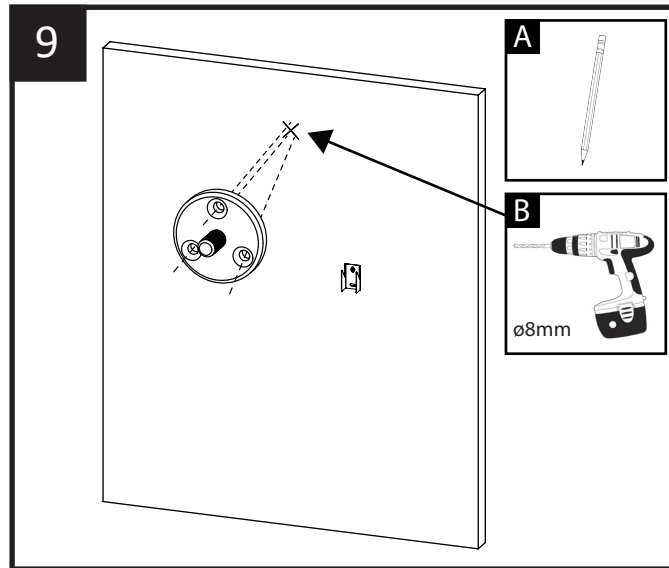

Illuminated Hanging Mirror with Decorative Strap

ø600mm & ø800mm

Included / Inclus / Vključeno

1

2

3

4

Illuminated Hanging Mirror with Decorative Strap

ø600mm & ø800mm

Illuminated Hanging Mirror with Decorative Strap

ø600mm & ø800mm

Illuminated Hanging Mirror with Decorative Strap

ø600mm & ø800mm

Operation
Opération
Delovanje

Illuminated Hanging Mirror with Decorative Strap

ø600mm & ø800mm

Product Wattage Produit en Watts Moč izdelka Produktleistung Potenza del prodotto	37.3W 64.9W
IP Rating Classement IP IP zaščita IP-Bewertung Valutazione IP	IP44
Input Voltage Tension d'entrée Vhodna napetost Eingangsspannung Tensione di ingresso	240V
Colour temperature Température de couleur Temperatura barve svetlobe Farbtemperatur Temperatura di colore	3000K 4000K 6000K