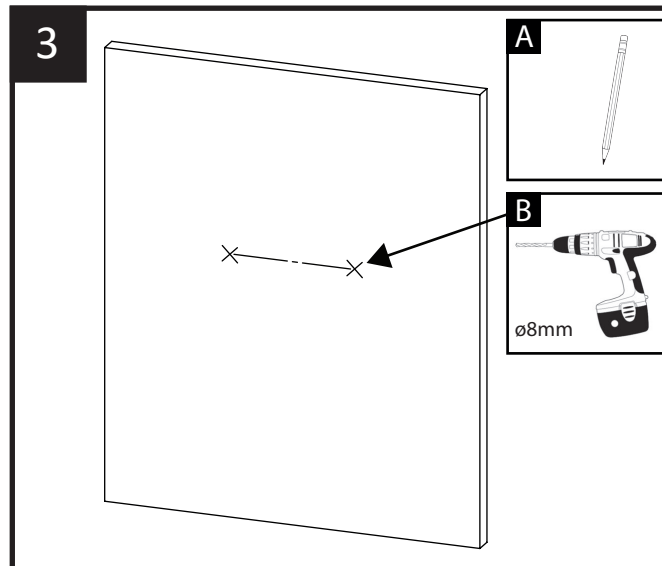

Illuminated Hanging Mirror with Decorative Strap

ø600mm & ø800mm

This product is suitable for installation in Zone 2 or higher, unless fitted with a shaver socket as this must be located outside of Zones 0,1 and 2.

Illuminated Hanging Mirror with Decorative Strap

ø600mm & ø800mm

Included / Inclus / Vključeno

1

2

3

4

Illuminated Hanging Mirror with Decorative Strap

ø600mm & ø800mm

Illuminated Hanging Mirror with Decorative Strap

ø600mm & ø800mm

Illuminated Hanging Mirror with Decorative Strap

ø600mm & ø800mm

Operation
Opération
Delovanje

Illuminated Hanging Mirror with Decorative Strap