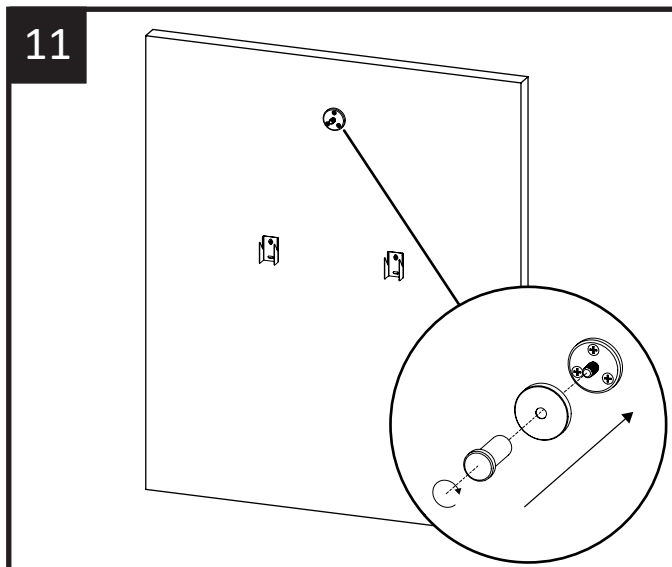

Illuminated Hanging Mirror with Decorative Strap

ø600mm & ø800mm

Included / Inclus / Vključeno

1

2

3

4

Illuminated Hanging Mirror with Decorative Strap

ø600mm & ø800mm

Illuminated Hanging Mirror with Decorative Strap

ø600mm & ø800mm

Illuminated Hanging Mirror with Decorative Strap

ø600mm & ø800mm

Operation
Opération
Delovanje

Illuminated Hanging Mirror with Decorative Strap