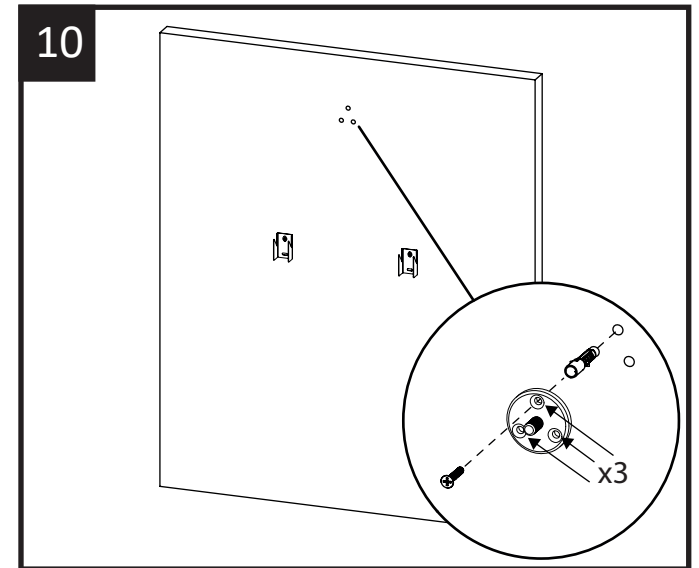

Illuminated Hanging Mirror with Decorative Strap

ø600mm & ø800mm

Included / Inclus / Vključeno

1

2

3

4

Illuminated Hanging Mirror with Decorative Strap

ø600mm & ø800mm

Illuminated Hanging Mirror with Decorative Strap

ø600mm & ø800mm

Illuminated Hanging Mirror with Decorative Strap

ø600mm & ø800mm

Operation
Opération
Delovanje

Illuminated Hanging Mirror with Decorative Strap