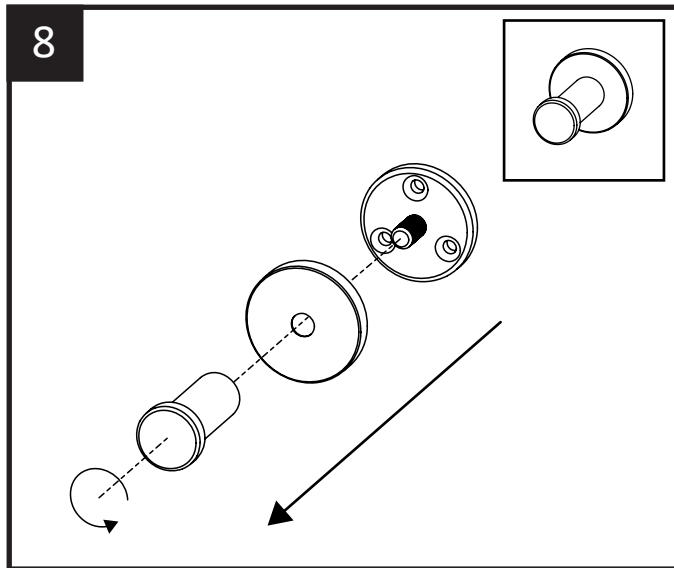

Illuminated Hanging Mirror with Decorative Strap

ø600mm & ø800mm

Included / Inclus / Vključeno

1

2

3

4

Illuminated Hanging Mirror with Decorative Strap

ø600mm & ø800mm

Illuminated Hanging Mirror with Decorative Strap

ø600mm & ø800mm

Illuminated Hanging Mirror with Decorative Strap

ø600mm & ø800mm

Operation
Opération
Delovanje

Illuminated Hanging Mirror with Decorative Strap