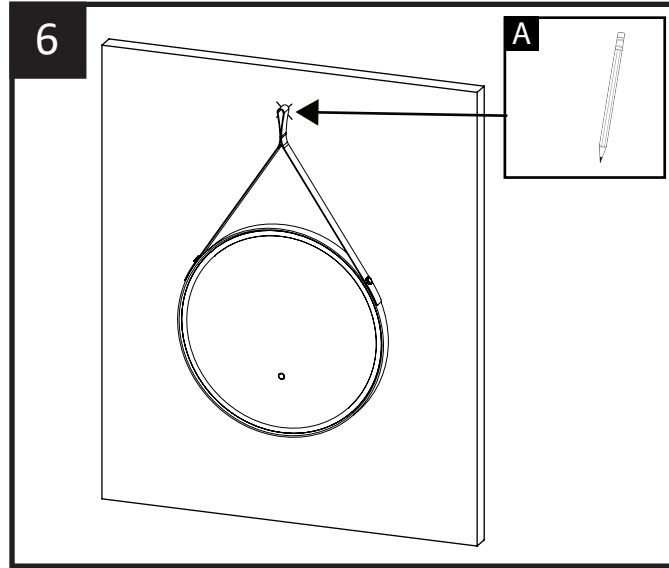

Illuminated Hanging Mirror with Decorative Strap

ø600mm & ø800mm

Included / Inclus / Vključeno

1

2

3

4

Illuminated Hanging Mirror with Decorative Strap

ø600mm & ø800mm

Illuminated Hanging Mirror with Decorative Strap

ø600mm & ø800mm

Illuminated Hanging Mirror with Decorative Strap

ø600mm & ø800mm

Operation
Opération
Delovanje

Illuminated Hanging Mirror with Decorative Strap