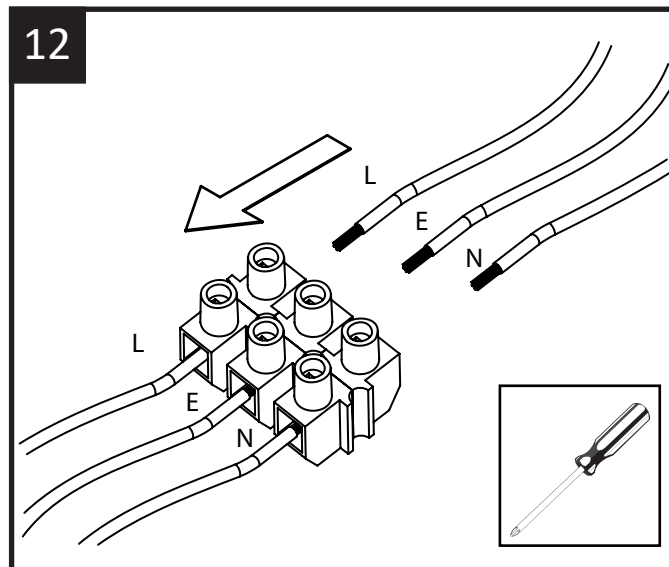

Illuminated Hanging Mirror with Decorative Strap

ø600mm & ø800mm

This product is suitable for installation in Zone 2 or higher, unless fitted with a shaver socket as this must be located outside of Zones 0,1 and 2.

Ce produit est adapté à la zone 2 ou supérieure, sauf s'il est équipé d'une prise rasoir car celle-ci doit être située en dehors des zones 0, 1 et 2.

Ta izdelek je primeren v coni 2 ali višje, razen če je opremljen z vtičnico za brivnik, saj mora biti nameščen zunaj območij 0,1 in 2.

Illuminated Hanging Mirror with Decorative Strap

ø600mm & ø800mm

Included / Inclus / Vključeno

1

2

3

4

Illuminated Hanging Mirror with Decorative Strap

ø600mm & ø800mm

Illuminated Hanging Mirror with Decorative Strap

ø600mm & ø800mm

Illuminated Hanging Mirror with Decorative Strap

ø600mm & ø800mm

Operation
Opération
Delovanje

Illuminated Hanging Mirror with Decorative Strap