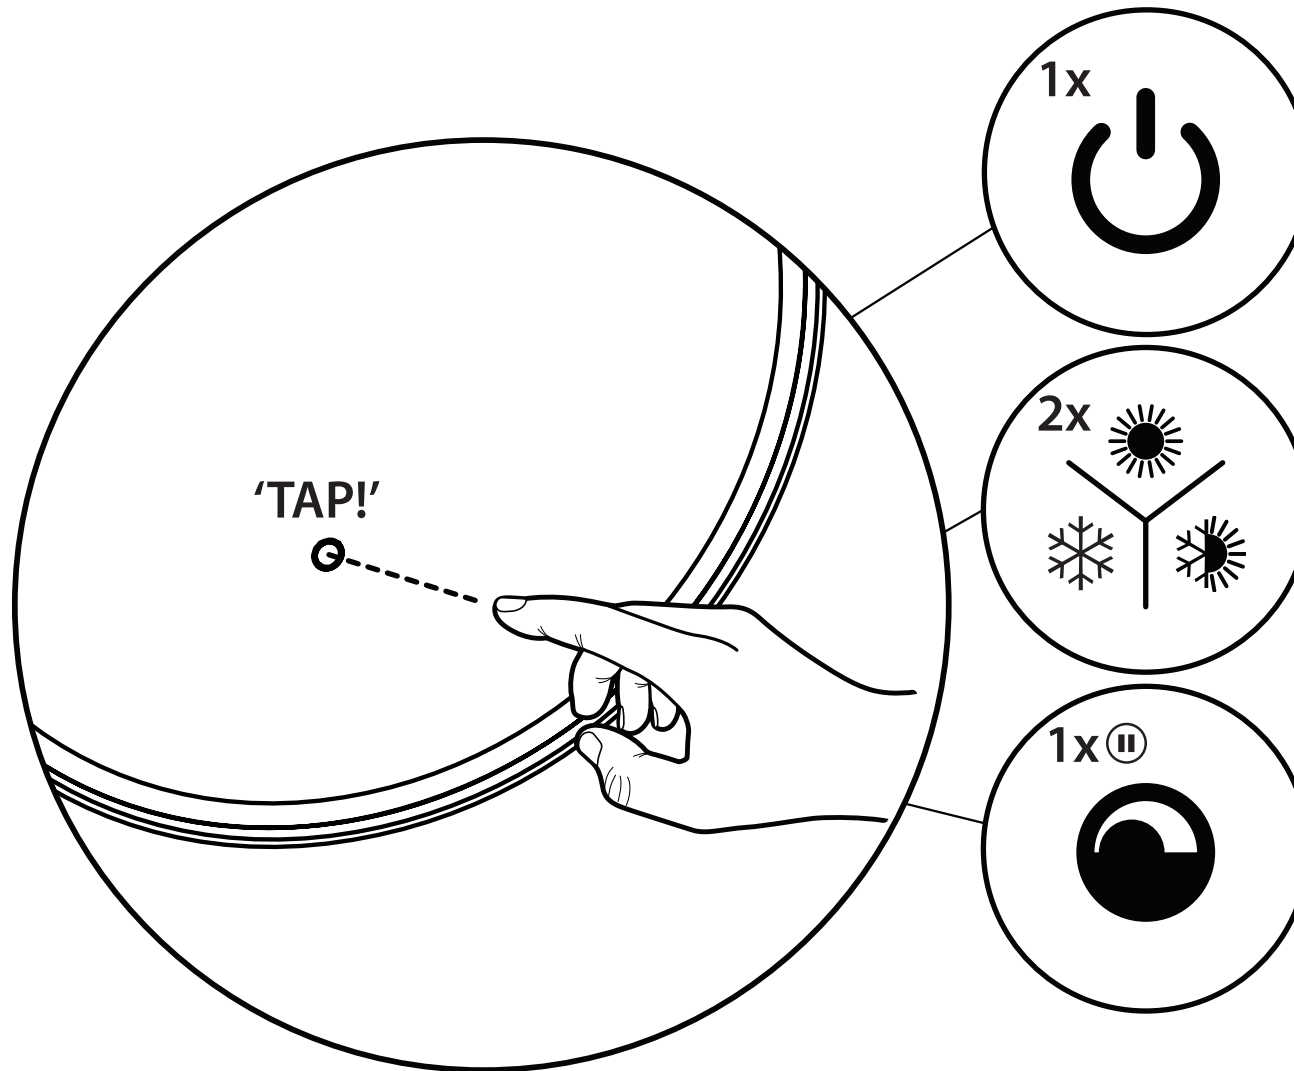

ø600mm & ø800mm

Illuminated Hanging Mirror with Decorative Strap

ø600mm & ø800mm

Illuminated Hanging Mirror with Decorative Strap

ø600mm & ø800mm

Operation
Opération
Delovanje

Illuminated Hanging Mirror with Decorative Strap