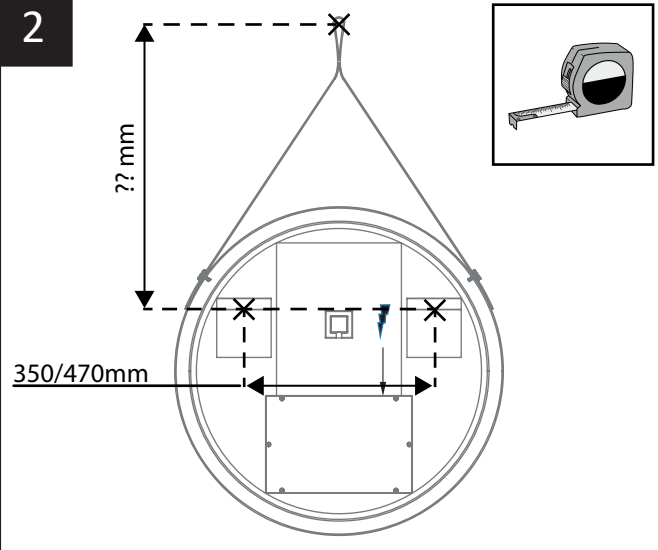

Illuminated Hanging Mirror with Decorative Strap

ø600mm & ø800mm

This product is suitable for installation in Zone 2 or higher, unless fitted with a shaver socket as this must be located outside of Zones 0,1 and 2.

Illuminated Hanging Mirror with Decorative Strap

ø600mm & ø800mm

Included / Inclus / Vključeno

1

2

3

4

Illuminated Hanging Mirror with Decorative Strap

ø600mm & ø800mm

Illuminated Hanging Mirror with Decorative Strap

ø600mm & ø800mm

Illuminated Hanging Mirror with Decorative Strap

ø600mm & ø800mm

Operation
Opération
Delovanje

Illuminated Hanging Mirror with Decorative Strap

ø600mm & ø800mm

Product Wattage Produit en Watts Moč izdelka Produktleistung Potenza del prodotto	37.3W 64.9W
IP Rating Classement IP IP zaščita IP-Bewertung Valutazione IP	IP44
Input Voltage Tension d'entrée Vhodna napetost Eingangsspannung Tensione di ingresso	240V
Colour temperature Température de couleur Temperatura barve svetlobe Farbtemperatur Temperatura di colore	3000K 4000K 6000K