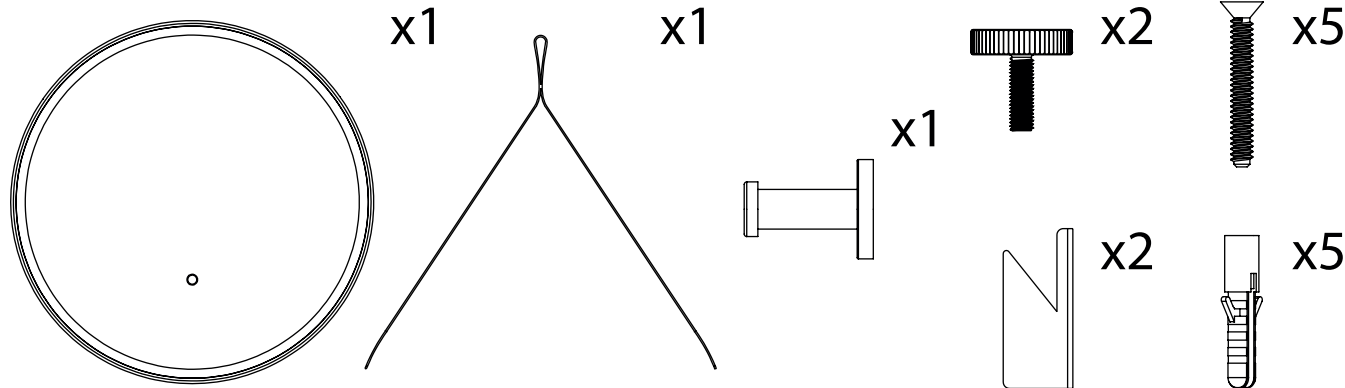

Illuminated Hanging Mirror with Decorative Strap

ø600mm & ø800mm

This product is suitable for installation in Zone 2 or higher, unless fitted with a shaver socket as this must be located outside of Zones 0,1 and 2.

Ce produit est adapté à la zone 2 ou supérieure, sauf s'il est équipé d'une prise rasoir car celle-ci doit être située en dehors des zones 0, 1 et 2.

Ta izdelek je primeren v coni 2 ali višje, razen če je opremljen z vtičnico za brivnik, saj mora biti nameščen zunaj območij 0,1 in 2.

Illuminated Hanging Mirror with Decorative Strap

ø600mm & ø800mm

Included / Inclus / Vključeno

1

2

3

4

Illuminated Hanging Mirror with Decorative Strap

ø600mm & ø800mm

Illuminated Hanging Mirror with Decorative Strap

ø600mm & ø800mm

Illuminated Hanging Mirror with Decorative Strap

ø600mm & ø800mm

Operation
Opération
Delovanje

Illuminated Hanging Mirror with Decorative Strap