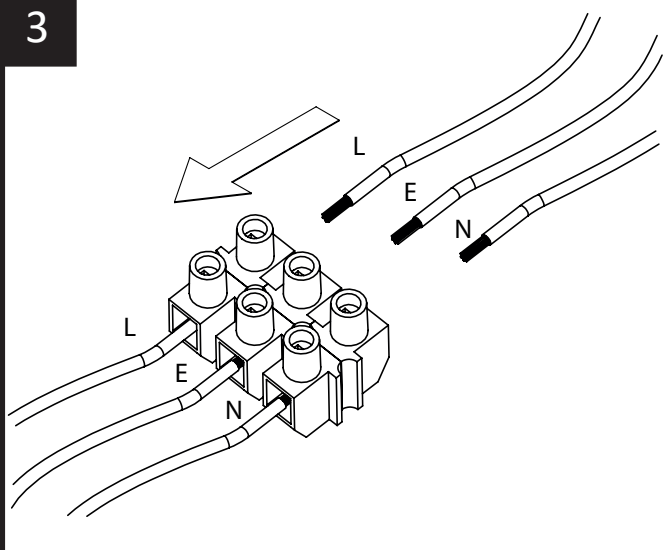

Backlit Illuminated Bluetooth LED Mirror

700x500

Included / Inclus / Vključeno

1

A

B

2

3

4