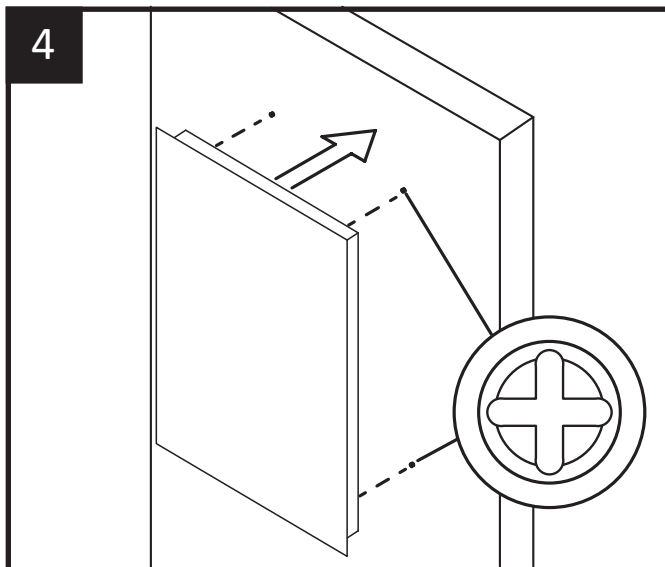

Backlit Illuminated Bluetooth LED Mirror

700x500

Included / Inclus / Vključeno

1

A

B

2

3

4